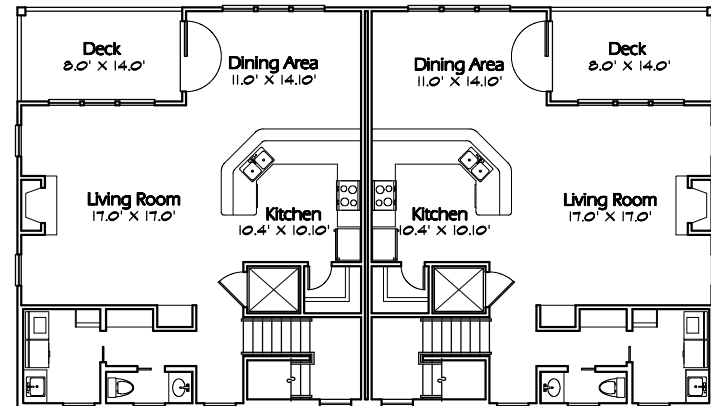

" The Pittosporum "

Area Tabulation (per Unit)

Ground Level Sq. Ft.	522
1st Level Square Feet	925
2nd Level Square Feet	829
Total Heated Square Feet	2276
Carport	406
Decks & Entry	226

SMITH NEWKIRK
 DRAFTING AND DESIGN, L.L.C.
 5917 OLEANDER DRIVE SUITE 108
 WILMINGTON, NORTH CAROLINA