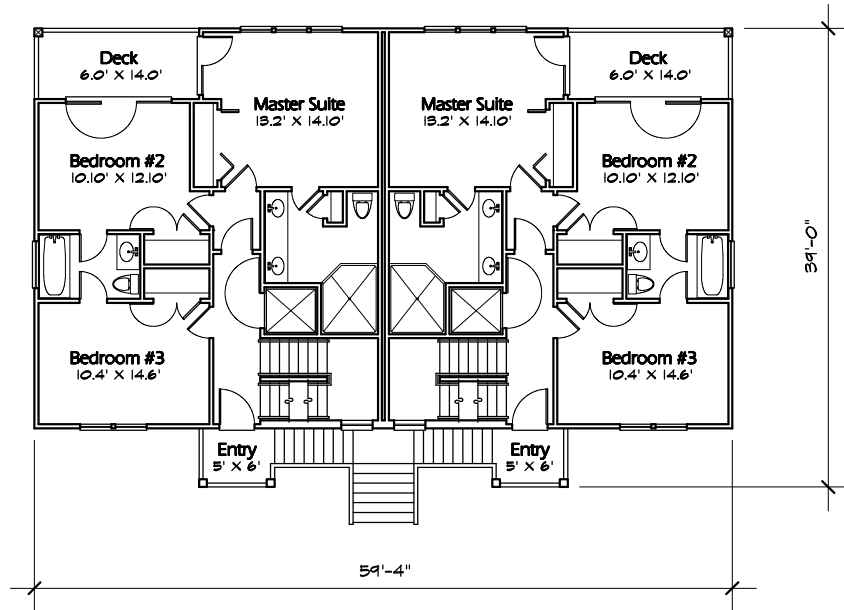

" The Pittosporum "

Area Tabulation (per Unit)

Ground Level Sq. Ft.	522
1st Level Square Feet	925
2nd Level Square Feet	829
Total Heated Square Feet	2276
Carport	406
Decks & Entry	226

SMITH NEWKIRK
 DRAFTING AND DESIGN, L.L.C.
 5917 OLEANDER DRIVE SUITE 108
 WILMINGTON, NORTH CAROLINA