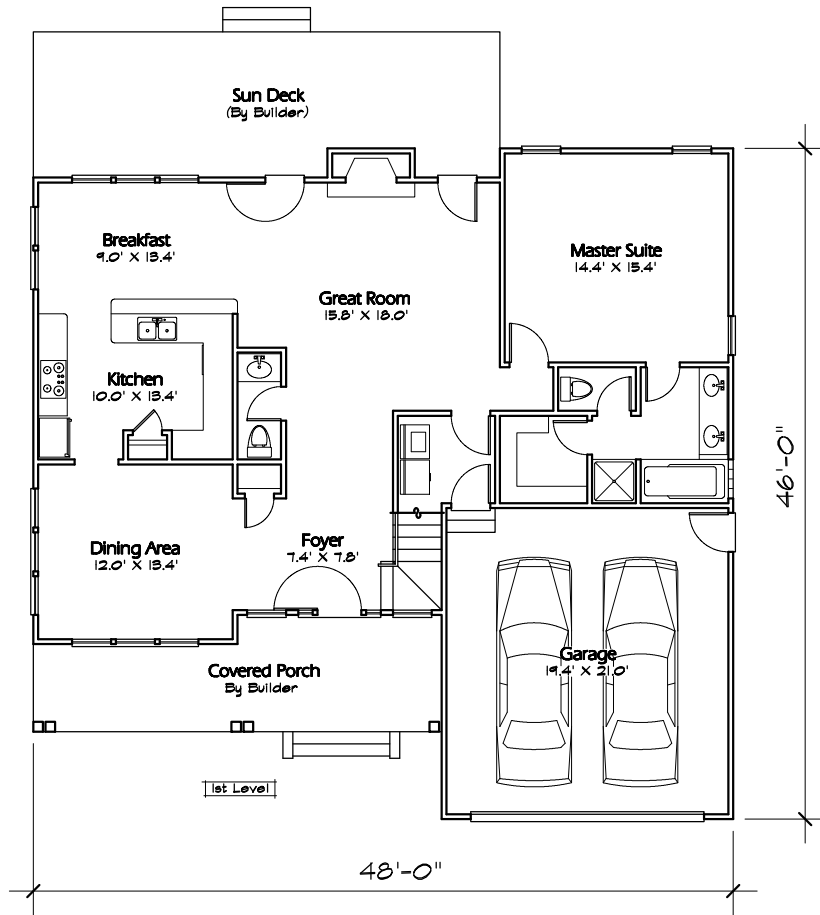

" The Phoenix "

Area Tabulation

1st Level Sq. Ft.	1341
2nd Level Sq. Ft.	846
Total Heated Sq. Ft.	2187
Garage	433
Terrace & Porch	504

SMITH NEWKIRK
 DRAFTING AND DESIGN, L.L.C.
 5917 OLEANDER DRIVE SUITE 108
 WILMINGTON, NORTH CAROLINA