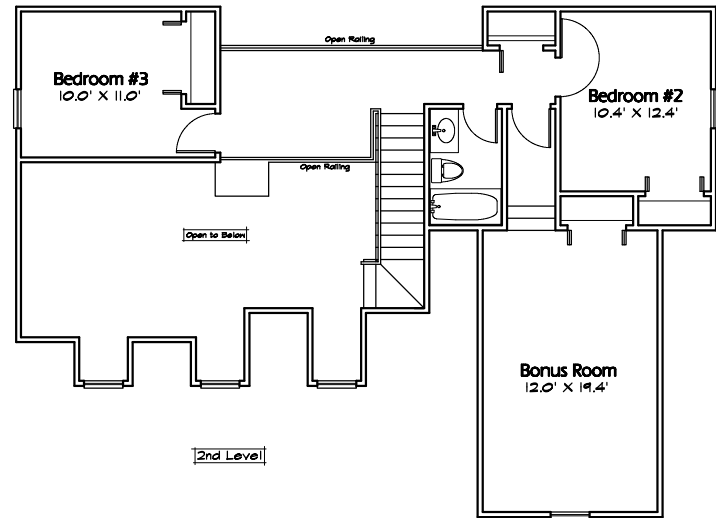

" The Phoenix "

Area Tabulation

1st Level Sq. Ft.	1341
2nd Level Sq. Ft.	846
Total Heated Sq. Ft.	2187
Garage	433
Terrace & Porch	504

SMITH NEWKIRK
 DRAFTING AND DESIGN, L.L.C.
 5917 OLEANDER DRIVE SUITE 108
 WILMINGTON, NORTH CAROLINA