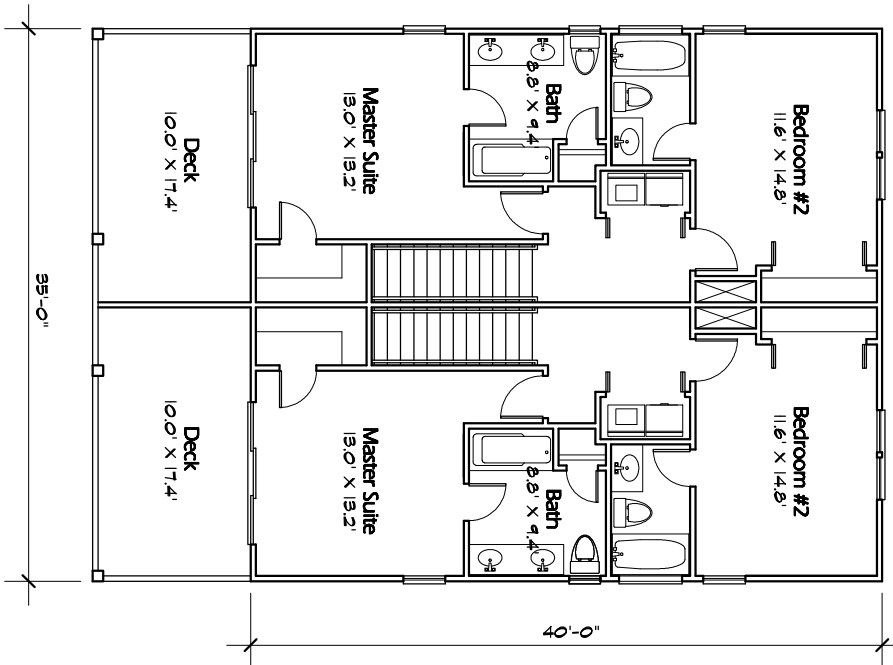

"The Palmetto"

(Duplex)

2nd Level

1st Level

Area Tabulation

1st Level (Per Unit)	700
2nd Level	660
Total Htd. Sq. Ft.	1360
Garage	700
Decks	322

SMITH NEWKIRK
DRAFTING AND DESIGN, L.L.C.