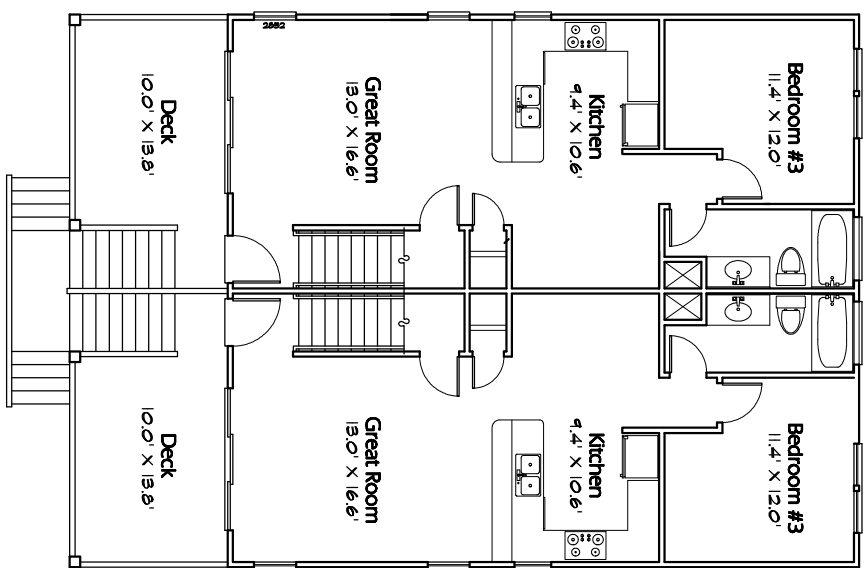

"The Palmetto"

(Duplex)

2nd Level

1st Level

Area Tabulation

1st Level (Per Unit)	700
2nd Level	660
Total Htd. Sq. Ft.	1360
Garage	700
Decks	322

SMITH NEWKIRK
DRAFTING AND DESIGN, L.L.C.