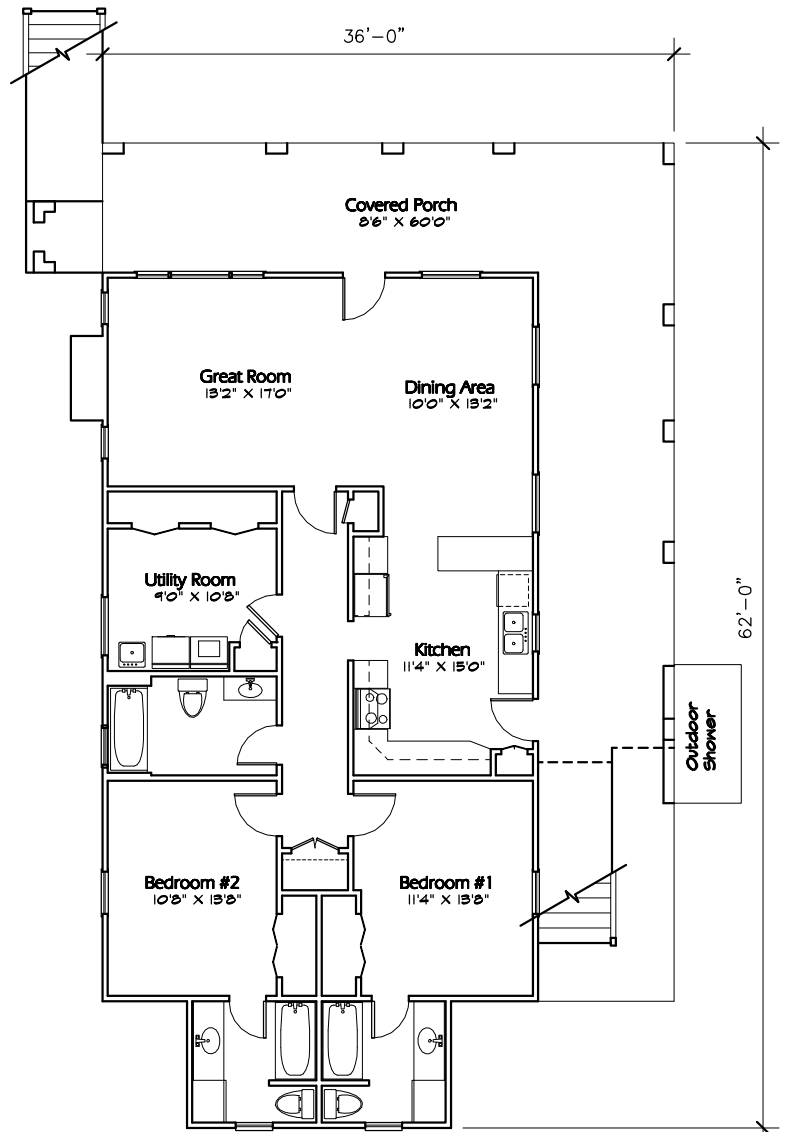

"The Henderson"

Area Tabulation

First Floor Htd. Sq. Ft.	1409
Second Level Htd. Sq. Ft.	1409
Total Heated Square Feet	2818
Porches (each level)	550

SMITH NEWKIRK
DRAFTING AND DESIGN, L.L.C.