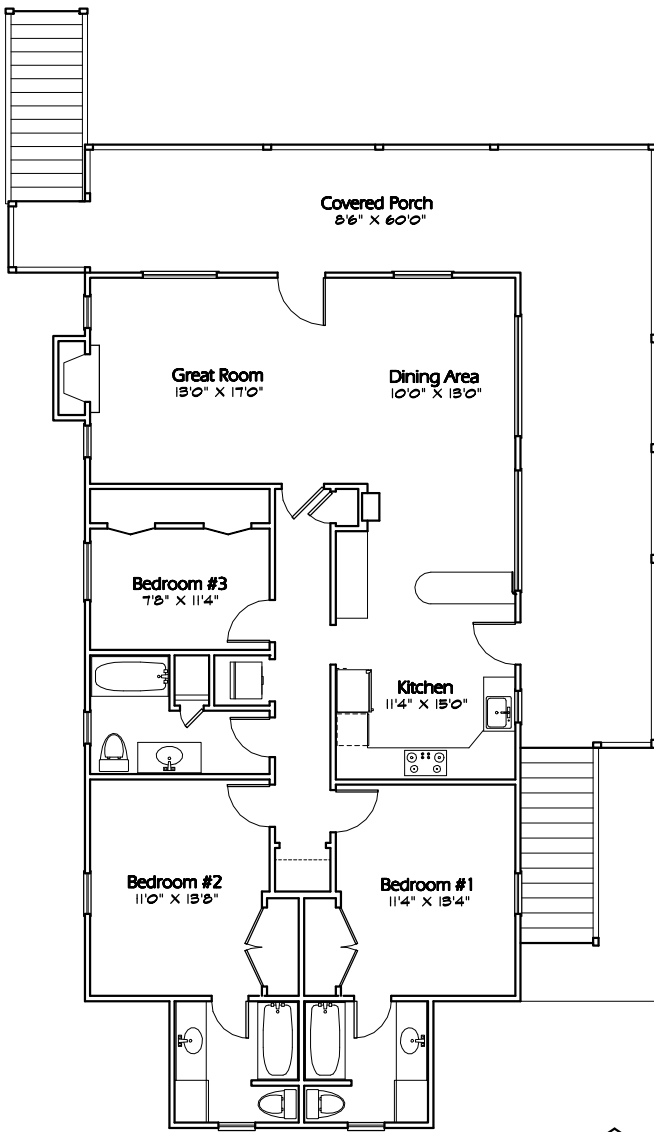

"The Henderson"

Area Tabulation

First Floor Htd. Sq. Ft.	1409
Second Level Htd. Sq. Ft.	1409
Total Heated Square Feet	2818
Porches (each level)	550

SMITH NEWKIRK
DRAFTING AND DESIGN, L.L.C.