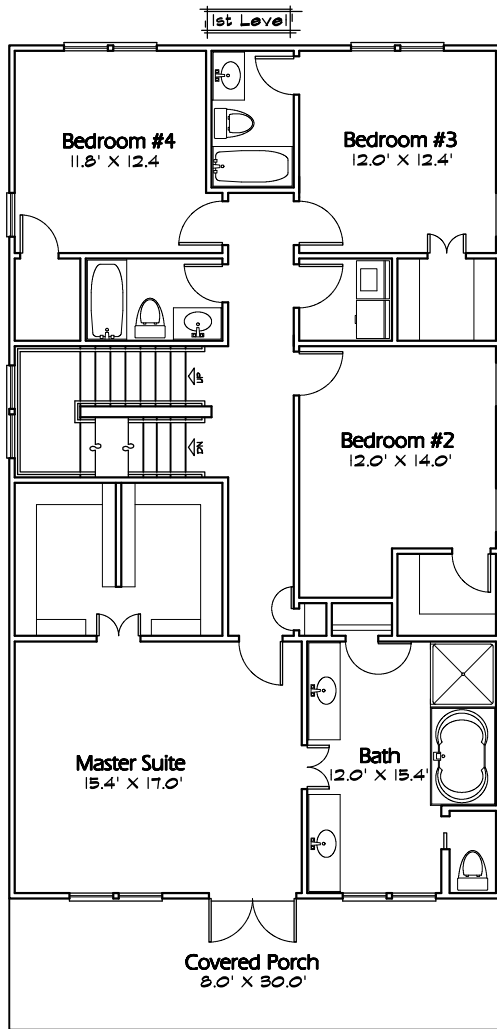

" The Hawthorne "

SMITH NEWKIRK
 DRAFTING AND DESIGN, L.L.C.
 5917 OLEANDER DRIVE SUITE 108
 WILMINGTON, NORTH CAROLINA

Area Tabulation

1st Floor	1560
2nd Floor	1560
Total Htd. Sq. Ft.	3120
Garage	1500
Terrace & Porch	552