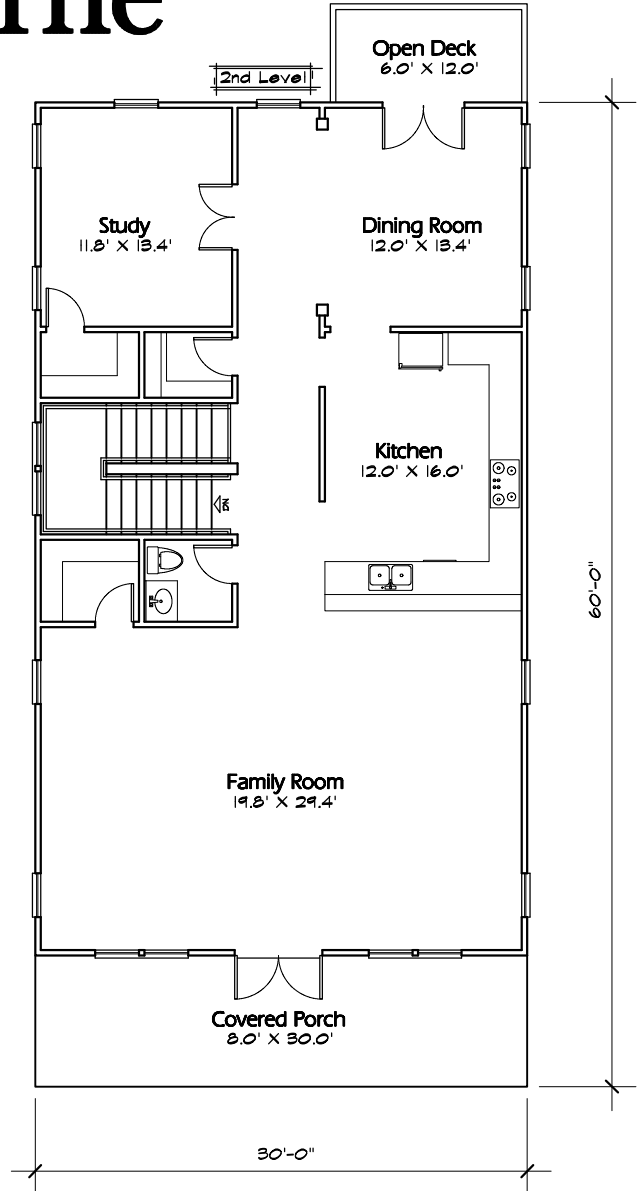

" The Hawthorne "

SMITH NEWKIRK
 DRAFTING AND DESIGN, L.L.C.
 5917 OLEANDER DRIVE SUITE 108
 WILMINGTON, NORTH CAROLINA

Area Tabulation

1st Floor	1560
2nd Floor	1560
Total Htd. Sq. Ft.	3120
Garage	1500
Terrace & Porch	552