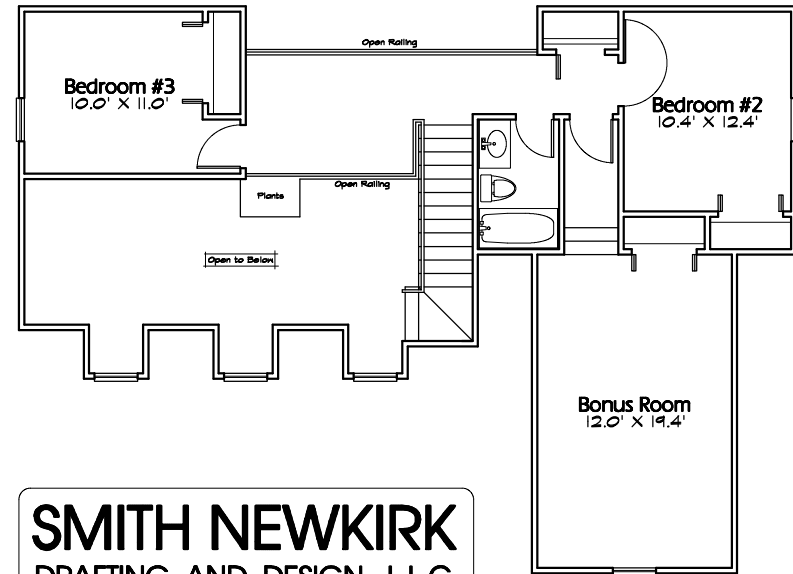

# " The Dandelion "

**SMITH NEWKIRK**  
 DRAFTING AND DESIGN, L.L.C.  
 5917 OLEANDER DRIVE SUITE 108  
 WILMINGTON, NORTH CAROLINA

## Area Tabulation

1st Floor	1368
2nd Floor	546
Bonus	249
<b>Total Htd. Sq. Ft.</b>	<b>2163</b>
Garage	424
Terrace & Porch	504