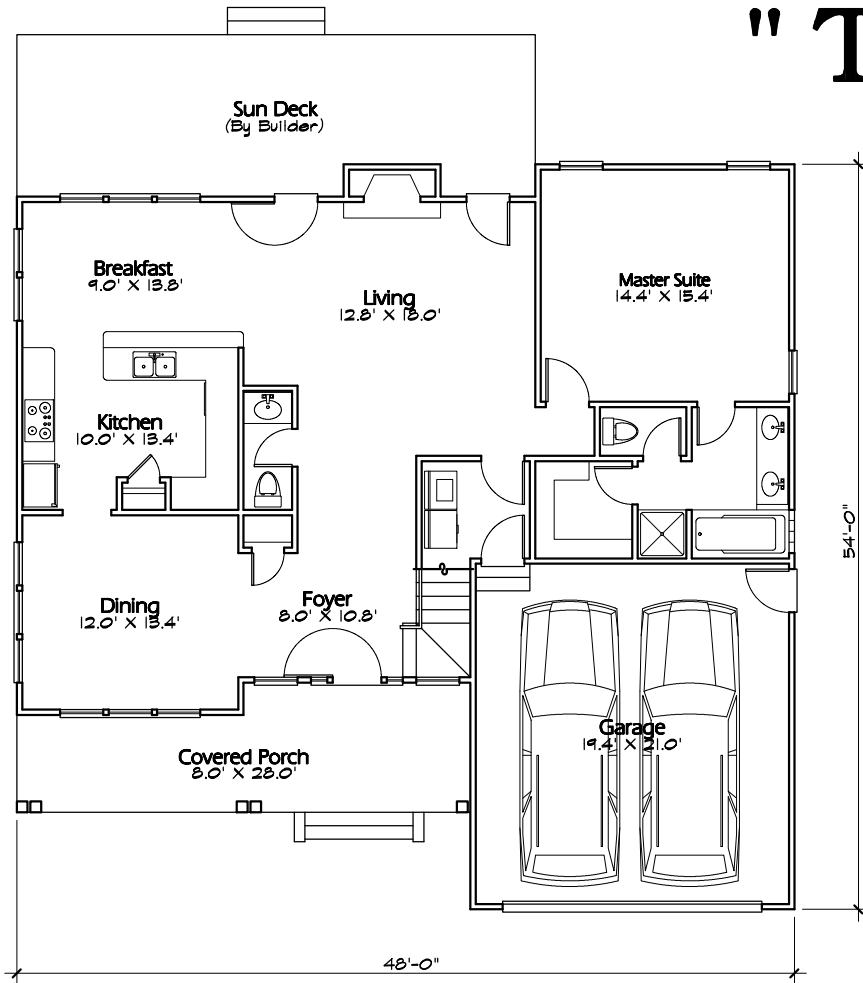

# " The Dandelion "

**SMITH NEWKIRK**  
 DRAFTING AND DESIGN, L.L.C.  
 5917 OLEANDER DRIVE SUITE 108  
 WILMINGTON, NORTH CAROLINA

## Area Tabulation

1st Floor	1368
2nd Floor	546
Bonus	249
<b>Total Htd. Sq. Ft.</b>	<b>2163</b>
Garage	424
Terrace & Porch	504